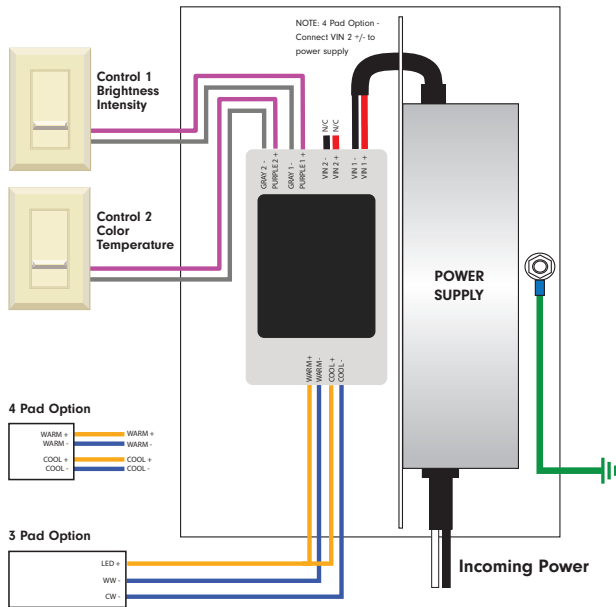

Ordering Information - Single Circuit

DESCRIPTION	CAT NO	APPLICATION	PRIMARY VOLTAGE	SECONDARY VOLTAGE	CIRCUIT BREAKERS	MAX LOAD	CIRCUIT CAPACITY	DIMENSION
ADNM Series Class 2 Transformer	ADNM-90-1-4-24-VAOT	INDOOR / OUTDOOR	100-277V AC 50/60 Hz	24V DC	1	90W	3.75A	6" W X 8.25" L X 4.5" D
	ADNM-120-1-4-24-VAOT				1	96W	4A	12.00" W X 12.00" L X 4.25" D

**ADNM-90-1-4-24-VAOT
Outdoor (NEMA 3 Rated)**

90W / 1 Circuit X 3.75A / 0-10V controls all circuits
Box Size: 6"W X 8.25"L X 4.50"D

**ADNM-120-1-4-24-DWOT
Outdoor (NEMA 3 Rated)**

96W / 1 Circuit X 4A / 0-10V controls all circuits
Box Size: 12"W X 12"L X 4.25"D