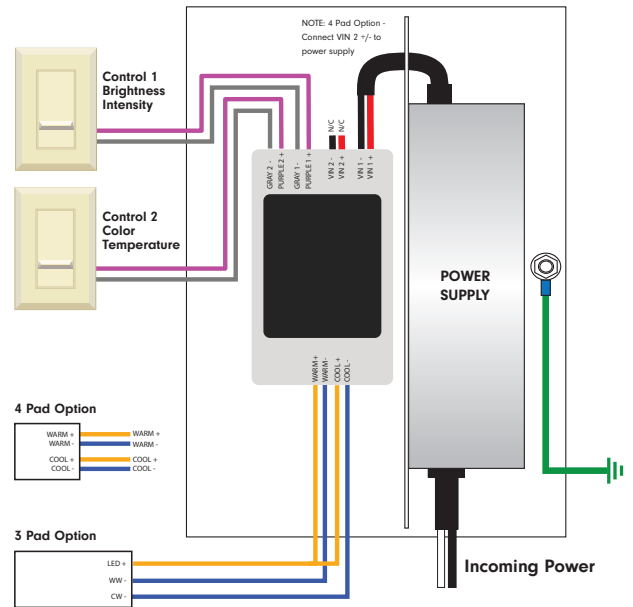

Ordering Information - Single Circuit

DESCRIPTION	CAT NO	APPLICATION	PRIMARY VOLTAGE	SECONDARY VOLTAGE	CIRCUIT BREAKERS	MAX LOAD	CIRCUIT CAPACITY	DIMENSION
ADNM Series Class 2 Transformer	ADNM-90-1-4-24-VAOT	INDOOR / OUTDOOR	100-277V AC 50/60 Hz	24V DC	1	90W	3.75A	6" W X 8.25" L X 4.5" D
	ADNM-120-1-4-24-VAOT				1	96W	4A	12.00" W X 12.00" L X 4.25" D

**ADNM-90-1-4-24-VAOT
Outdoor (NEMA 3 Rated)**

90W / 1 Circuit X 3.75A / 0-10V controls all circuits
Box Size: 6"W X 8.25"L X 4.50"D

**ADNM-120-1-4-24-DWOT
Outdoor (NEMA 3 Rated)**

96W / 1 Circuit X 4A / 0-10V controls all circuits
Box Size: 12"W X 12"L X 4.25"D